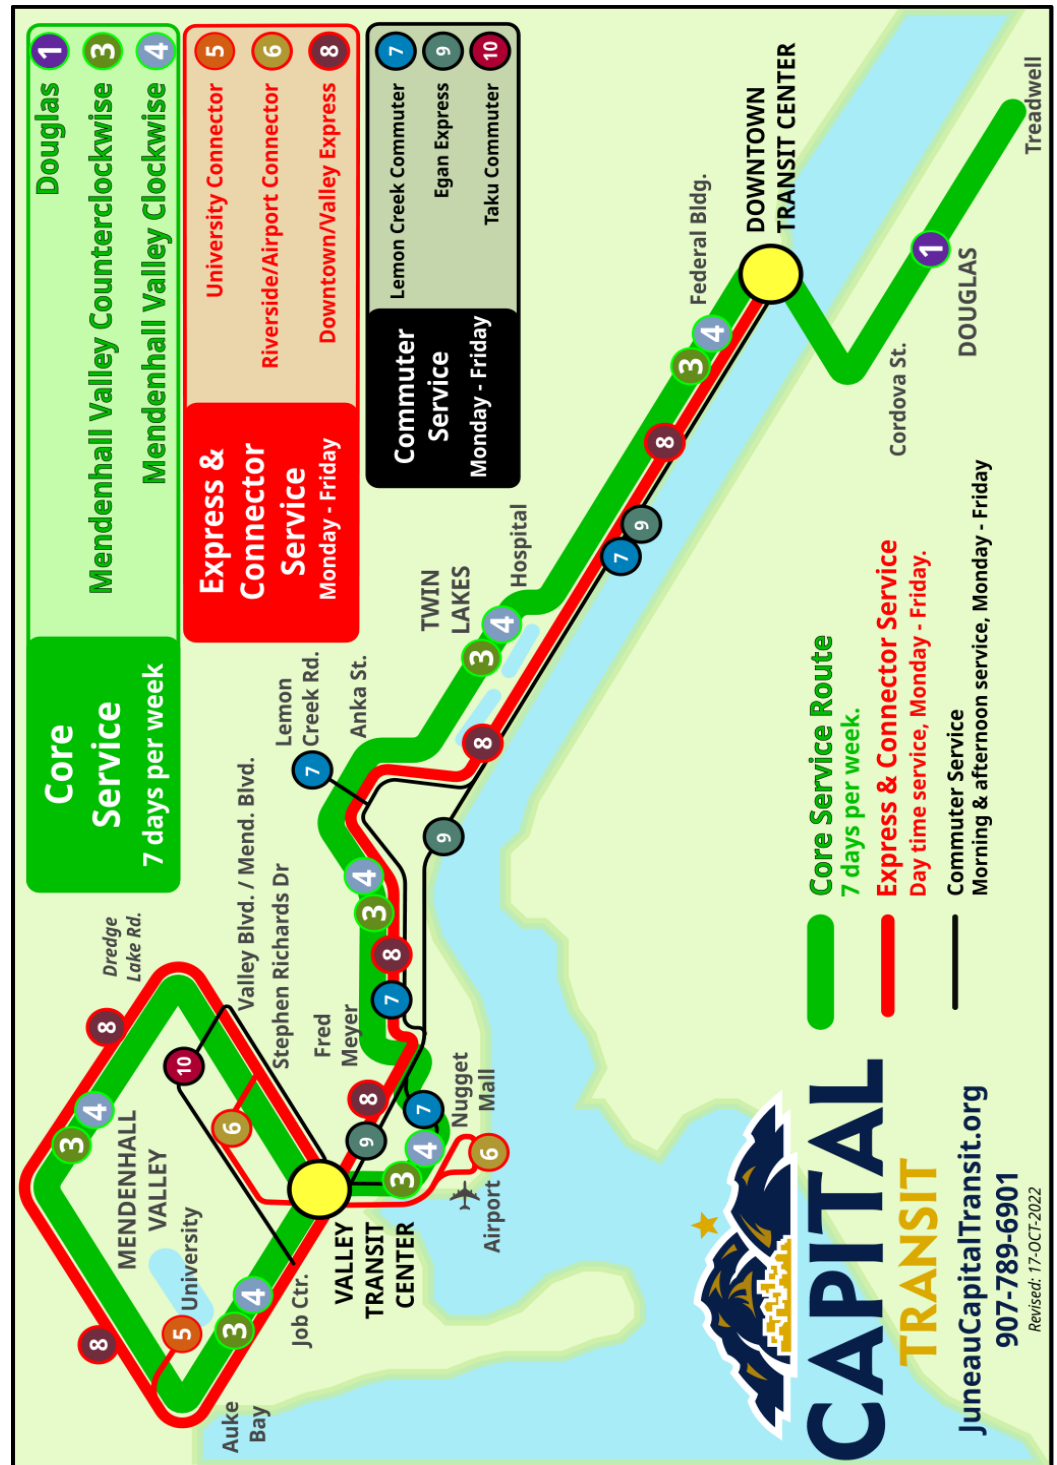

- Estimated arrival time, please be at the bus stop 5 minutes early.
- Transfer Location
- No Transfer at this time.
- No service to Cedar Park or up Franklin St. to 4th St. during Winter Routes.

juneaucapitaltransit.org	Fares
Temporary Service Adjustments — Route Maps — Trip Planner	Exact Fare Required. Drivers do not make change. Free transfers for travel in a single direction only.
Customer Service — (907) 789-6901	General (19+) $2.00
Rider Information — Compliments and Complaints — Lost & Found	Youth (18 & younger) $1.00
	Children (5 & younger) Free
	Seniors (with local tax exempt card) Free
Holidays	Additional Online & Mobile Information
NO TRANSIT SERVICE on New Years Day, Memorial Day, Independence Day, Labor Day, Thanksgiving Day, and Christmas Day.	Trip planning: http://maps.google.com
Full Transit Service on other holidays not listed above.	Mobile App: http://transit.app
	SMS: Text stop number to (888) 497-4896 to get bus arrival predictions, or call and enter the stop number.

CAPITAL TRANSIT

JuneauCapitalTransit.org
907-789-6901
Revised: 17-OCT-2022